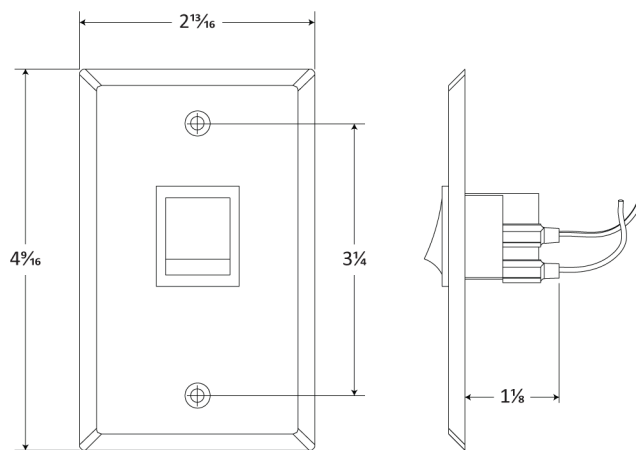

TQS2001

Call-In Switch

The TQS2001 is a single-gang call-in switch with a momentary (normally open) rocker actuator in a brushed stainless steel fin sh. "CALL" is hot stamped on the switch. #6-32 hardware is included.

INTENDED USE - Indoor Environment

AUDIO SPECIFICATIONS

Mounting	Single-Gang Electrical Box, 2 1/8" D
Audio Connection	3" Color Coded Leads, Pre-Cut

RECOMMENDED COMPONENTS

Single-Gang	Enclosure Surface Mount : SE4W

(All specifications subject to change without notice.)